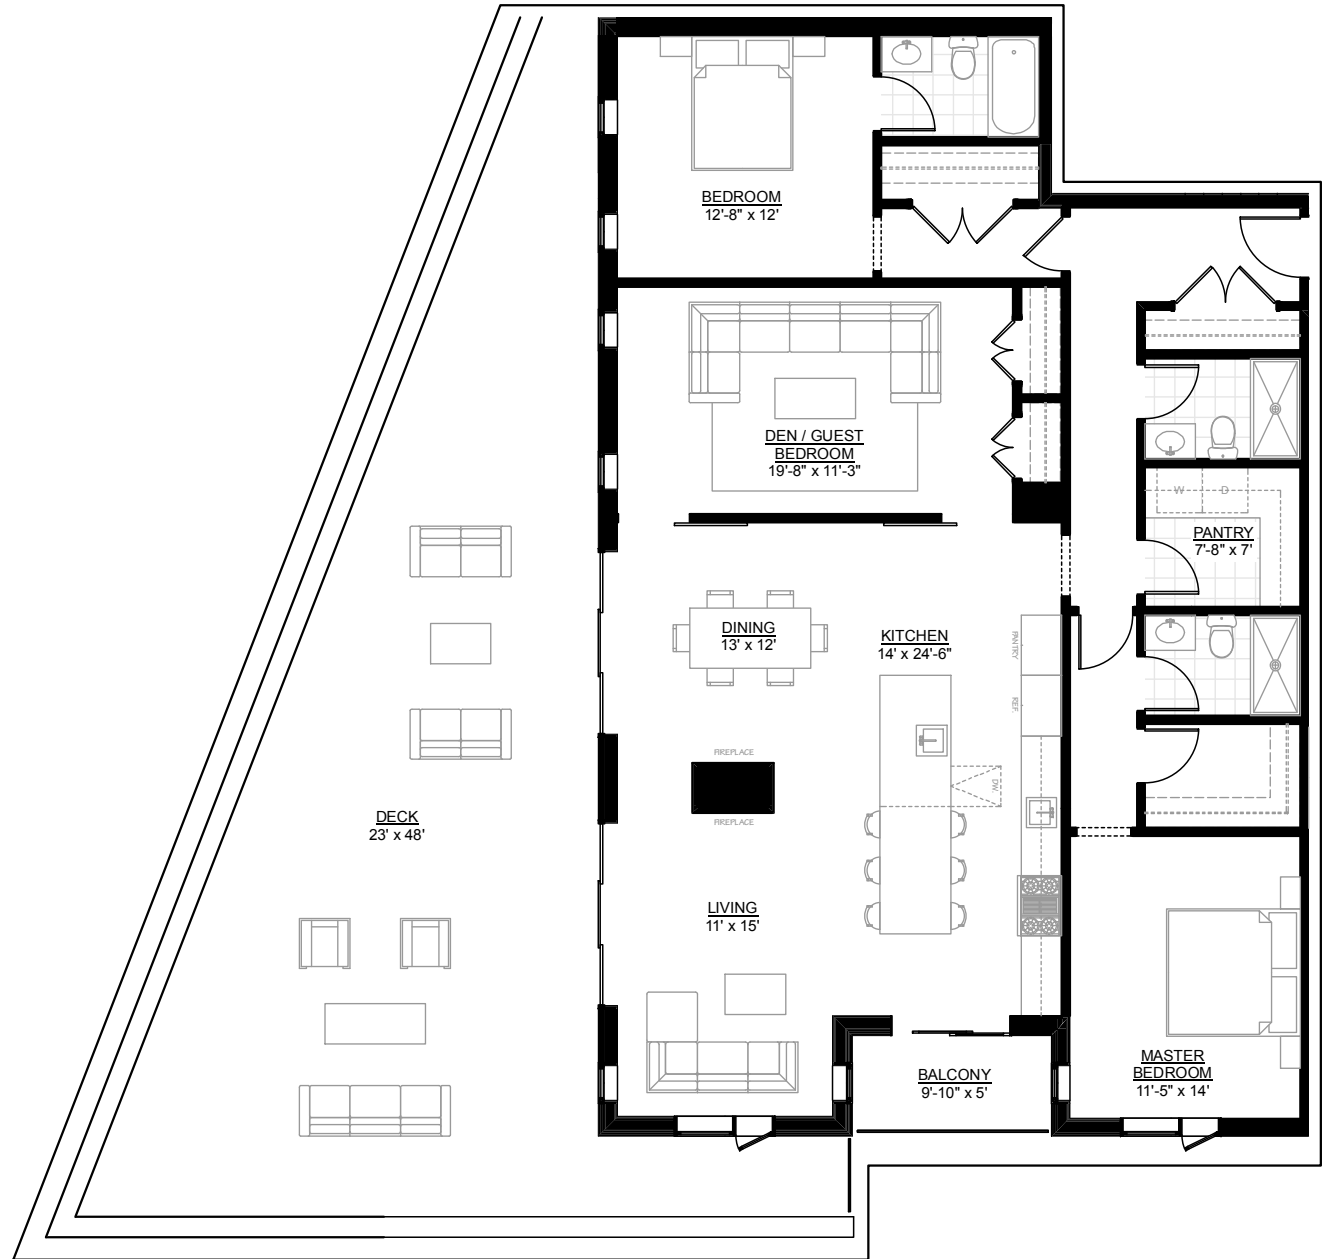

UNIT PHA

1795 SF
PENTHOUSE FLOOR
2+ BEDROOM | 3 BATHROOM

SCALE = NTS

617.556.2900
THEJORDANLOFTS.COM
481 HARRISON AVENUE | BOSTON, MA
02118

* Dimensions and prices are subject to change.

the
HOLLAND COMPANIES
Design & Construction