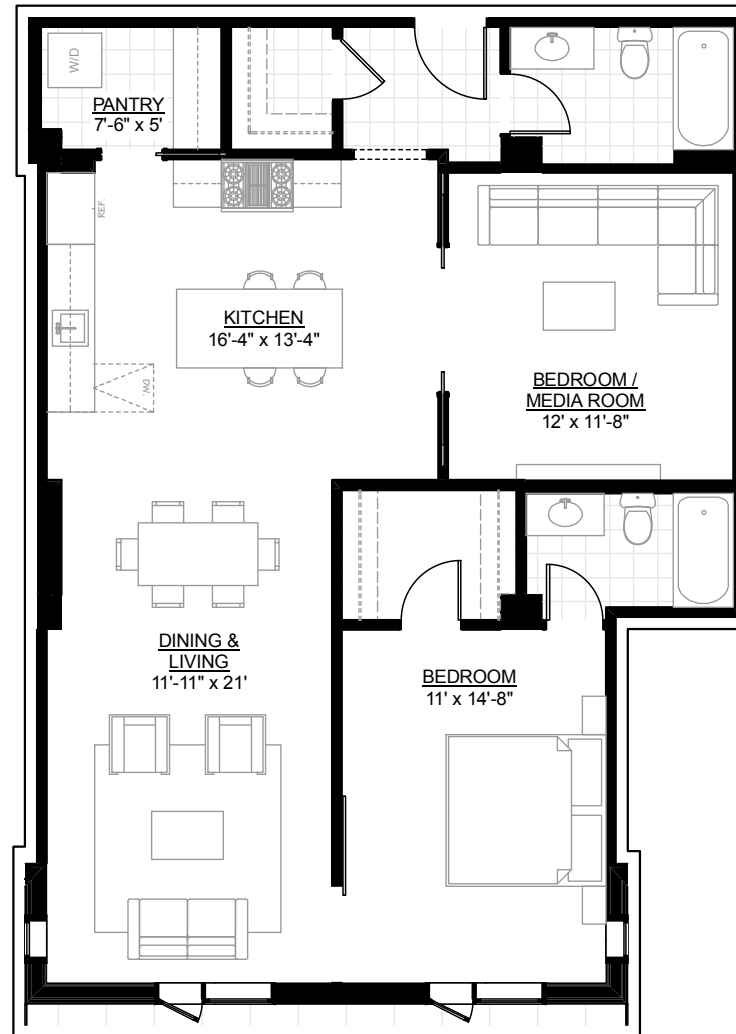

THE
JORDAN LOFTS
SOWA

UNIT 3C

1113 SF
FLOOR 3
1+ BEDROOM | 2 BATHROOM

617.556.2900
THEJORDANLOFTS.COM
481 HARRISON AVENUE | BOSTON, MA
02118

* Dimensions and prices are subject to change.

the
**HOLLAND
COMPANIES**
Design & Construction